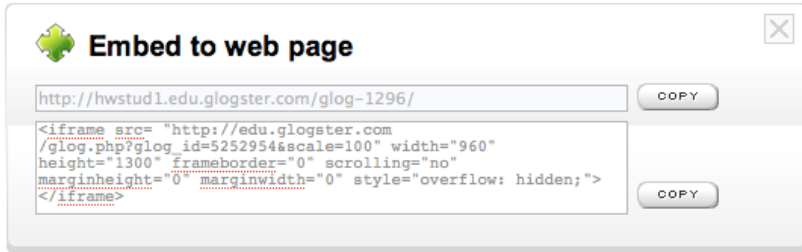

# How to embed into your Teacher Page

If you choose this code, it will appear in your webpage as a smaller element.

*Not recommended!*

If you choose either of these embed codes, it will appear full size in your webpage:

You will see this code if you "View your Glog"

*What's the difference between Link and Embed?*

*If you choose the "Link" you can just copy and paste the link in your webpage and viewers can click the link to be directed to view the glog separately. It will not be embedded into your webpage.*